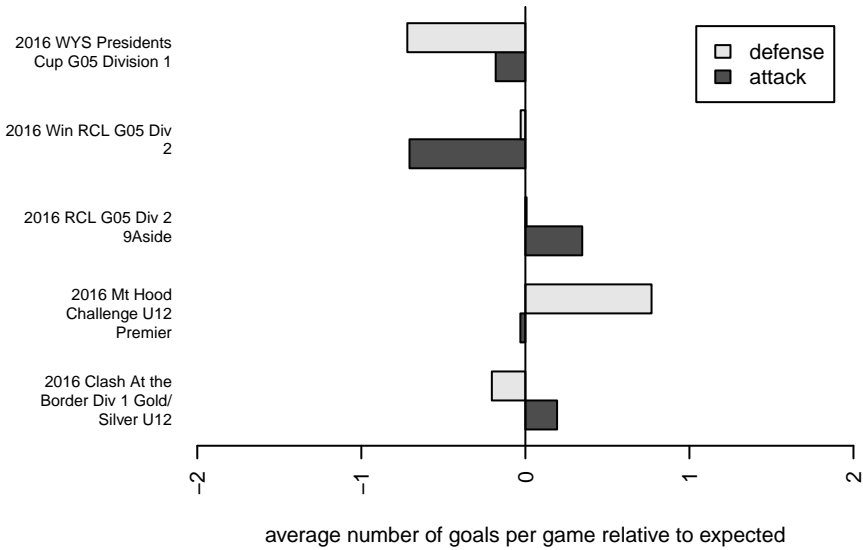

Three Rivers SC Black G05

Three Rivers SC
 Pasco, WA
 G05 total strength=874
 attack=1.89 defense=0.88
 fall league = RCL G05 Div 2 9Aside
 spr league = Win RCL G05 Div 2

alt names used:
 3RSC Black G05
 3RSC G05 Black
 3RSC g2005 BLACK
 3RSC g2005 BLACK
 3RSC g2005 BLACK

Venues played:
 2016 Clash At the Border Div 1 Gold/Silver U12
 2016 Mt Hood Challenge U12 Premier
 2016 RCL G05 Div 2 9Aside
 2016 Win RCL G05 Div 2
 2016 WYS Presidents Cup G05 Division 1

Three Rivers SC Black G05
 Dots are actual minus expected GF (blue circles) and GA (red triangles).
 Blue line is smoothed change in attack strength. Red is smoothed change in defense strength.

**attack and defense variance (black dot)
relative to other teams
and top 10 in region**

**attack and defense rating
relative to others at age
and all opponents in last 13 months**

Performance relative to 13 month average