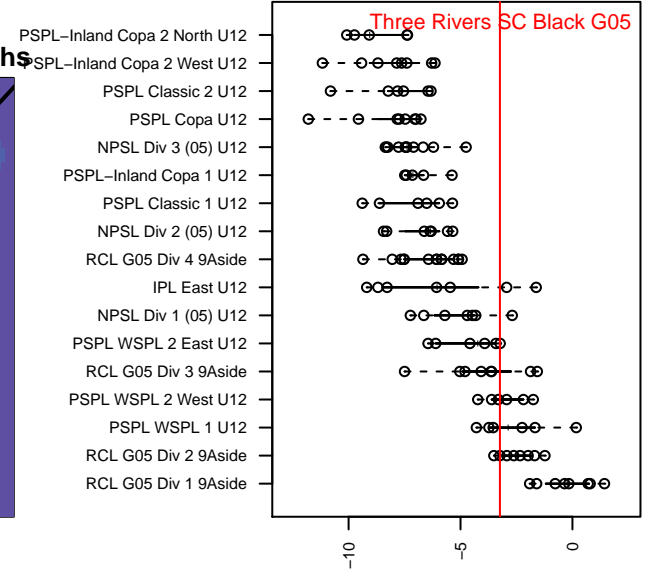

Three Rivers SC Black G05

Three Rivers SC
 Pasco, WA
 G05 total strength=874
 attack=1.89 defense=0.88
 fall league = RCL G05 Div 2 9Aside
 spr league = Win RCL G05 Div 2

alt names used:
 3RSC Black G05
 3RSC G05 Black
 3RSC g2005 BLACK
 3RSC g2005 BLACK
 3RSC g2005 BLACK

Venues played:
 2016 Clash At the Border Div 1 Gold/Silver U12
 2016 Mt Hood Challenge U12 Premier
 2016 RCL G05 Div 2 9Aside
 2016 Win RCL G05 Div 2
 2016 WYS Presidents Cup G05 Division 1

Three Rivers SC Black G05
 Dots are actual minus expected GF (blue circles) and GA (red triangles).
 Blue line is smoothed change in attack strength. Red is smoothed change in defense strength.

**attack and defense variance (black dot)
relative to other teams
and top 10 in region**

**attack and defense rating
relative to others at age
and all opponents in last 13 months**

Performance relative to 13 month average