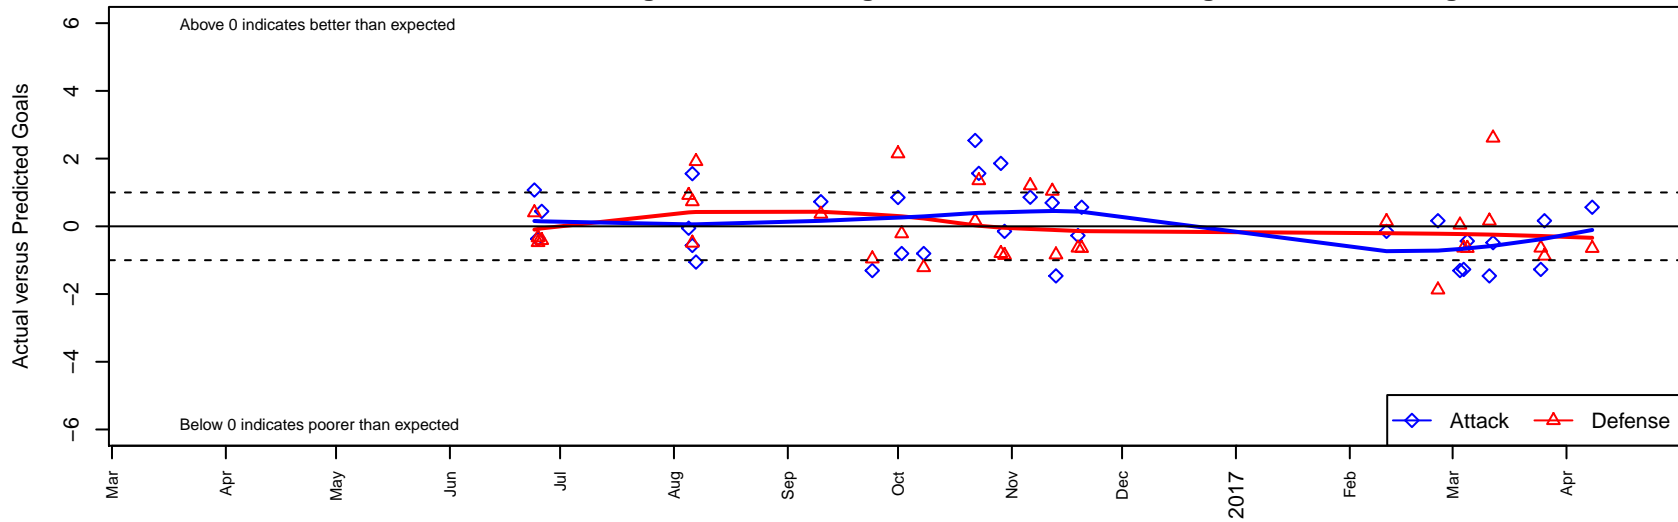

Three Rivers SC Black G05

Three Rivers SC
 Pasco, WA
 G05 total strength=874
 attack=1.89 defense=0.88
 fall league = RCL G05 Div 2 9Aside
 spr league = Win RCL G05 Div 2

alt names used:
 3RSC Black G05
 3RSC G05 Black
 3RSC g2005 BLACK
 3RSC g2005 BLACK
 3RSC g2005 BLACK

Venues played:
 2016 Clash At the Border Div 1 Gold/Silver U12
 2016 Mt Hood Challenge U12 Premier
 2016 RCL G05 Div 2 9Aside
 2016 Win RCL G05 Div 2
 2016 WYS Presidents Cup G05 Division 1

Three Rivers SC Black G05
 Dots are actual minus expected GF (blue circles) and GA (red triangles).
 Blue line is smoothed change in attack strength. Red is smoothed change in defense strength.

**attack and defense variance (black dot)
relative to other teams
and top 10 in region**

**attack and defense rating
relative to others at age
and all opponents in last 13 months**

Performance relative to 13 month average